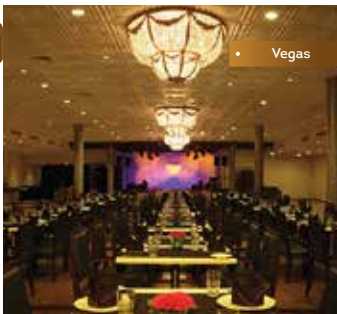

• VIP Whiskys

• Vegas